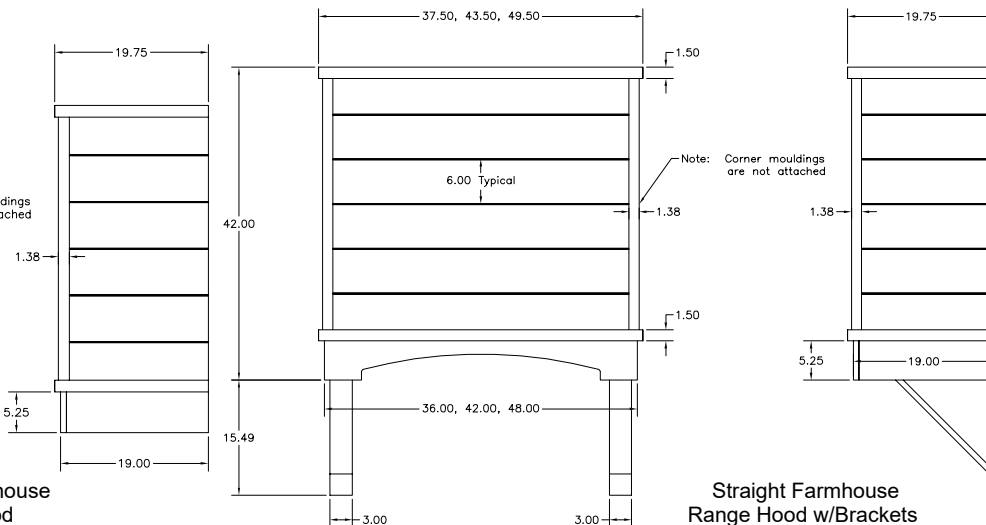

Straight Farmhouse Range Hood w/Brackets

Tapered Farmhouse - HOOD CHIMNEY (Trimmable Design)

PART #	DESCRIPTION	RETAIL PRICE	PART #	DESCRIPTION	RETAIL PRICE
30" Wide					
RCH19T030CUF1	30" Cherry Chimney	$ 406.00	RCH19T042CUF1	42" Cherry Chimney	$ 416.00
RCH19T030HUF1	30" Hickory Chimney	$ 398.00	RCH19T042HUF1	42" Hickory Chimney	$ 407.00
RCH19T030MUF1	30" Maple Chimney	$ 411.00	RCH19T042MUF1	42" Maple Chimney	$ 423.00
RCH19T030OUF1	30" Red Oak Chimney	$ 392.00	RCH19T042OUF1	42" Red Oak Chimney	$ 399.00
RCH19T030QUF1	30" Alder Chimney	$ 419.00	RCH19T042QUF1	42" Alder Chimney	$ 433.00
36" Wide					
RCH19T036CUF1	36" Cherry Chimney	$ 411.00	RCH19T048CUF1	48" Cherry Chimney	$ 467.00
RCH19T036HUF1	36" Hickory Chimney	$ 402.00	RCH19T048HUF1	48" Hickory Chimney	$ 456.00
RCH19T036MUF1	36" Maple Chimney	$ 416.00	RCH19T048MUF1	48" Maple Chimney	$ 477.00
RCH19T036OUF1	36" Red Oak Chimney	$ 395.00	RCH19T048OUF1	48" Red Oak Chimney	$ 447.00
RCH19T036QUF1	36" Alder Chimney	$ 426.00	RCH19T048QUF1	48" Alder Chimney	$ 490.00