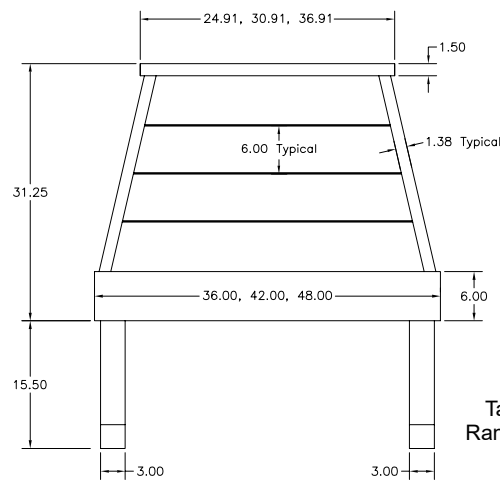

Tapered Farmhouse Range Hood w/Brackets