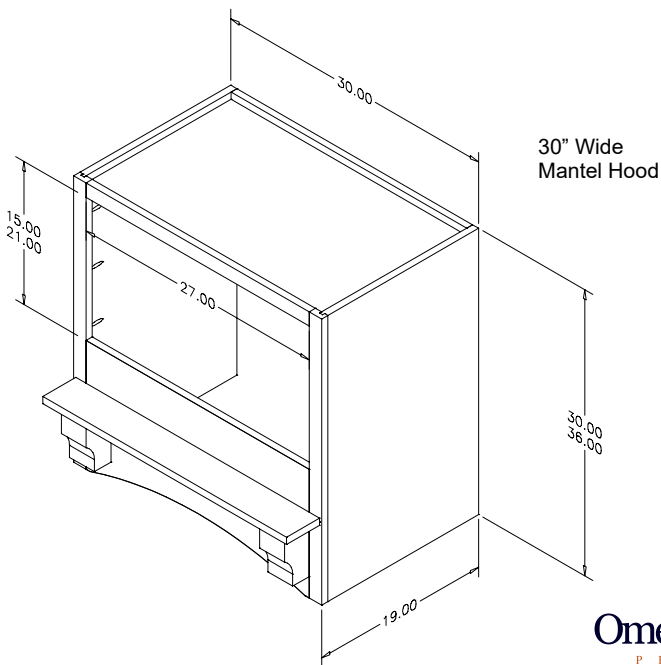

Signature

MANTEL 36" WIDE

PART #	SPECIES	RETAIL PRICE
30" Tall		
R09B30SMB1CUF1	Cherry	$ 1,230.00
R09B30SMB1HUF1	Hickory	INQUIRE
R09B30SMB1MUF1	Maple	$ 1,232.00
R09B30SMB1OUF1	Red Oak	$ 1,176.00
R09B30SMB1QUF1	Alder	INQUIRE
PART #	SPECIES	RETAIL PRICE
36" Tall		
R09C36SMB1CUF1	Cherry	$ 1,277.00
R09C36SMB1HUF1	Hickory	INQUIRE
R09C36SMB1MUF1	Maple	$ 1,272.00
R09C36SMB1OUF1	Red Oak	$ 1,217.00
R09C36SMB1QUF1	Alder	INQUIRE