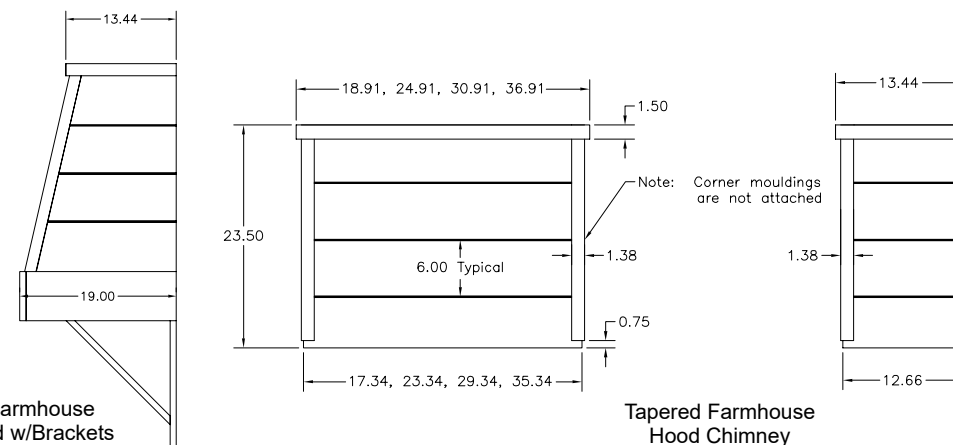

Tapered Farmhouse Range Hood w/Brackets

Tapered Farmhouse Hood Chimney

STRAIGHT Modern Farmhouse Hood

PART #	DESCRIPTION	SPECIES	RETAIL PRICE
36" Wide			
R19S036SMB1CUF1	36" Straight Shiplap Hood	Cherry	$ 1,322.00
R19S036SMB1HUF1	36" Straight Shiplap Hood	Hickory	$ 1,246.00
R19S036SMB1MUF1	36" Straight Shiplap Hood	Maple	$ 1,323.00
R19S036SMB1OUF1	36" Straight Shiplap Hood	Red Oak	$ 1,238.00
R19S036SMB1QUF1	36" Straight Shiplap Hood	Alder	$ 1,384.00
42" Wide			
R19S042SMB1CUF1	42" Straight Shiplap Hood	Cherry	$ 1,386.00
R19S042SMB1HUF1	42" Straight Shiplap Hood	Hickory	$ 1,309.00
R19S042SMB1MUF1	42" Straight Shiplap Hood	Maple	$ 1,387.00
R19S042SMB1OUF1	42" Straight Shiplap Hood	Red Oak	$ 1,301.00
R19S042SMB1QUF1	42" Straight Shiplap Hood	Alder	$ 1,464.00
48" Wide			
R19S048SMB1CUF1	48" Straight Shiplap Hood	Cherry	$ 1,449.00
R19S048SMB1HUF1	48" Straight Shiplap Hood	Hickory	$ 1,365.00
R19S048SMB1MUF1	48" Straight Shiplap Hood	Maple	$ 1,450.00
R19S048SMB1OUF1	48" Straight Shiplap Hood	Red Oak	$ 1,361.00
R19S048SMB1QUF1	48" Straight Shiplap Hood	Alder	$ 1,517.00

STRAIGHT w/BRACKETS Modern Farmhouse Hood

PART #	DESCRIPTION	SPECIES	RETAIL PRICE
36" Wide			
R19S36SMB1CUF1	36" Straight Shiplap Hood w/Brackets	Cherry	$ 1,422.00
R19S36SMB1HUF1	36" Straight Shiplap Hood w/Brackets	Hickory	$ 1,346.00
R19S36SMB1MUF1	36" Straight Shiplap Hood w/Brackets	Maple	$ 1,423.00
R19S36SMB1OUF1	36" Straight Shiplap Hood w/Brackets	Red Oak	$ 1,338.00
R19S36SMB1QUF1	36" Straight Shiplap Hood w/Brackets	Alder	$ 1,484.00
42" Wide			
R19S42SMB1CUF1	42" Straight Shiplap Hood w/Brackets	Cherry	$ 1,486.00
R19S42SMB1HUF1	42" Straight Shiplap Hood w/Brackets	Hickory	$ 1,409.00
R19S42SMB1MUF1	42" Straight Shiplap Hood w/Brackets	Maple	$ 1,487.00
R19S42SMB1OUF1	42" Straight Shiplap Hood w/Brackets	Red Oak	$ 1,401.00
R19S42SMB1QUF1	42" Straight Shiplap Hood w/Brackets	Alder	$ 1,564.00
48" Wide			
R19S48SMB1CUF1	48" Straight Shiplap Hood w/Brackets	Cherry	$ 1,549.00
R19S48SMB1HUF1	48" Straight Shiplap Hood w/Brackets	Hickory	$ 1,465.00
R19S48SMB1MUF1	48" Straight Shiplap Hood w/Brackets	Maple	$ 1,550.00
R19S48SMB1OUF1	48" Straight Shiplap Hood w/Brackets	Red Oak	$ 1,461.00
R19S48SMB1QUF1	48" Straight Shiplap Hood w/Brackets	Alder	$ 1,617.00