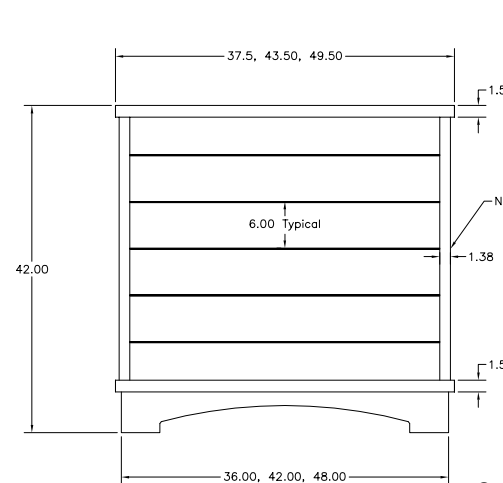

Straight Farmhouse Range Hood