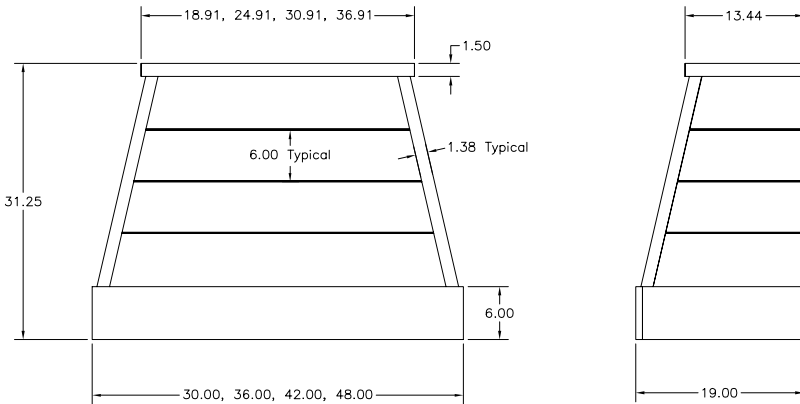

Tapered Farmhouse
Range Hood

TAPERED Modern Farmhouse Hood

PART #	DESCRIPTION	SPECIES	RETAIL PRICE
30" Wide			
R19T030SMB1CUF1	30" Tapered Shiplap Hood	Cherry	\$ 949.00
R19T030SMB1HUF1	30" Tapered Shiplap Hood	Hickory	\$ 944.00
R19T030SMB1MUF1	30" Tapered Shiplap Hood	Maple	\$ 933.00
R19T030SMB1OUF1	30" Tapered Shiplap Hood	Red Oak	\$ 937.00
R19T030SMB1QUF1	30" Tapered Shiplap Hood	Alder	\$ 1,040.00
PART #	DESCRIPTION	SPECIES	RETAIL PRICE
36" Wide			
R19T036SMB1CUF1	36" Tapered Shiplap Hood	Cherry	\$ 941.00
R19T036SMB1HUF1	36" Tapered Shiplap Hood	Hickory	\$ 958.00
R19T036SMB1MUF1	36" Tapered Shiplap Hood	Maple	\$ 950.00
R19T036SMB1OUF1	36" Tapered Shiplap Hood	Red Oak	\$ 987.00
R19T036SMB1QUF1	36" Tapered Shiplap Hood	Alder	\$ 1,059.00
PART #	DESCRIPTION	SPECIES	RETAIL PRICE
42" Wide			
R19T042SMB1CUF1	42" Tapered Shiplap Hood	Cherry	\$ 1,039.00
R19T042SMB1HUF1	42" Tapered Shiplap Hood	Hickory	\$ 1,074.00
R19T042SMB1MUF1	42" Tapered Shiplap Hood	Maple	\$ 1,043.00
R19T042SMB1OUF1	42" Tapered Shiplap Hood	Red Oak	\$ 1,065.00
R19T042SMB1QUF1	42" Tapered Shiplap Hood	Alder	\$ 1,190.00
PART #	DESCRIPTION	SPECIES	RETAIL PRICE
48" Wide			
R19T048SMB1CUF1	48" Tapered Shiplap Hood	Cherry	\$ 1,046.00
R19T048SMB1HUF1	48" Tapered Shiplap Hood	Hickory	\$ 1,074.00
R19T048SMB1MUF1	48" Tapered Shiplap Hood	Maple	\$ 1,063.00
R19T048SMB1OUF1	48" Tapered Shiplap Hood	Red Oak	\$ 1,083.00
R19T048SMB1QUF1	48" Tapered Shiplap Hood	Alder	\$ 1,213.00