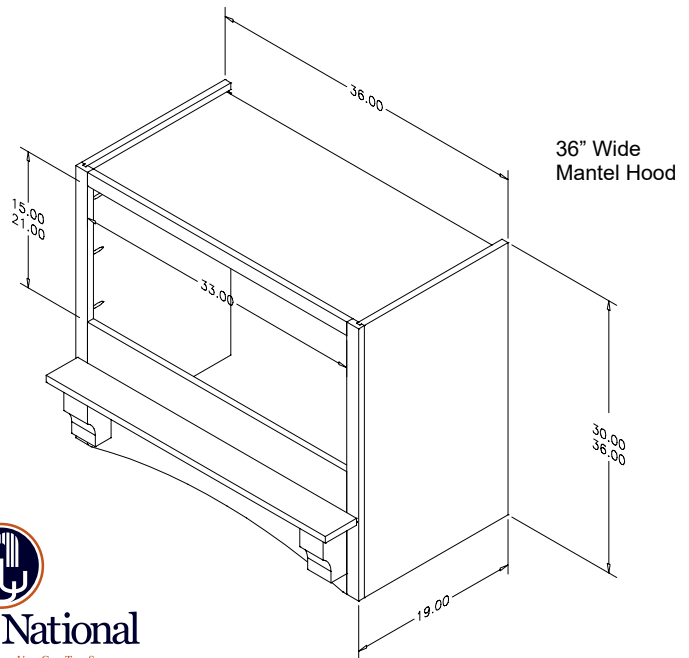

NEW!

SIGNATURE MANTEL RANGE HOOD

SIGNATURE Mantel Range Hood

- Available in 30" or 36" wide x 30" or 36" tall
- Add doors of any style to match your kitchen design
- Includes 4" deep mantel shelf with corbels
- Includes a silver metallic powdercoated liner that accommodates all Broan ventilation offered by ONP
- All installation hardware included
- Shelf and corbels come attached

Signature

MANTEL 30" WIDE

PART #	SPECIES	RETAIL PRICE
30" Tall		
R09B30SMB1CUF1	Cherry	\$ 1,165.00
R09B30SMB1HUF1	Hickory	INQUIRE
R09B30SMB1MUF1	Maple	\$ 1,160.00
R09B30SMB1OUF1	Red Oak	\$ 1,117.00
R09B30SMB1QUF1	Alder	INQUIRE
PART #	SPECIES	RETAIL PRICE
36" Tall		
R09C36SMB1CUF1	Cherry	\$ 1,211.00
R09C36SMB1HUF1	Hickory	INQUIRE
R09C36SMB1MUF1	Maple	\$ 1,200.00
R09C36SMB1OUF1	Red Oak	\$ 1,157.00
R09C36SMB1QUF1	Alder	INQUIRE

Signature

MANTEL 36" WIDE

PART #	SPECIES	RETAIL PRICE
30" Tall		
R09B30SMB1CUF1	Cherry	\$ 1,230.00
R09B30SMB1HUF1	Hickory	INQUIRE
R09B30SMB1MUF1	Maple	\$ 1,232.00
R09B30SMB1OUF1	Red Oak	\$ 1,176.00
R09B30SMB1QUF1	Alder	INQUIRE
PART #	SPECIES	RETAIL PRICE
36" Tall		
R09C36SMB1CUF1	Cherry	\$ 1,277.00
R09C36SMB1HUF1	Hickory	INQUIRE
R09C36SMB1MUF1	Maple	\$ 1,272.00
R09C36SMB1OUF1	Red Oak	\$ 1,217.00
R09C36SMB1QUF1	Alder	INQUIRE