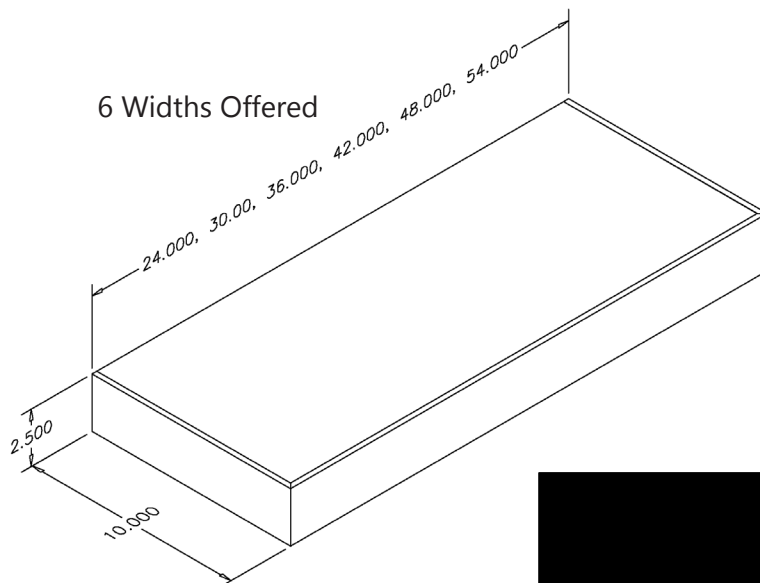

FLOATING SHELVES

FOR TODAY'S CONTEMPORARY STYLING

— DECORATIVE, FUNCTIONAL AND ELEGANT —

— FLOATING SHELVES —

- Perfect for today's transitional and contemporary kitchen and bath styling
- Use between cabinets, at the end of a cabinet run, or free-standing in the kitchen, bath, or other area of the home
- Use functionally to store plates, glasses or decorative items in the kitchen
- Complete turn-key system includes floating shelf, hanging brackets, hardware for mounting and instructions
- Individually cartoned
- Unique hanging system safely supports 15 pounds per running foot of shelf length, exceeding KCMA requirements
- 6 widths offered: 24", 30", 36", 42", 48" and 54"
- Shelves are 2-1/2" thick x 10" deep (12" deep available by special order)
- Can be trimmed to a minimum 2" depth
- Offered in ready-to-finish maple, cherry, alder, paint grade, red oak and hickory
- Solid wood and wood veneer construction (paint grade is poplar and mdf)
- Made in the USA

Omega National
P R O D U C T S

(800) 533-8809 • www.omeganationalproducts.com

FLOATING SHELVES

FOR TODAY'S CONTEMPORARY STYLING

Note: 12" depth available by special order - please inquire

Omega National Products' Unique Hanging System

Omega National
PRODUCTS

24" FLOATING SHELVES - 2.5" T x 10" D x 24" L

PART #	SPECIE	SUG. RETAIL
FS0124MUF1	Maple	\$139.86
FS0124XUF1	Paint Grade	\$102.86
FS0124CUF1	Cherry	\$145.00
FS0124OUF1	Red Oak	\$134.29
FS0124HUF1	Hickory	\$145.71
FS0124QUF1	Alder	\$145.00