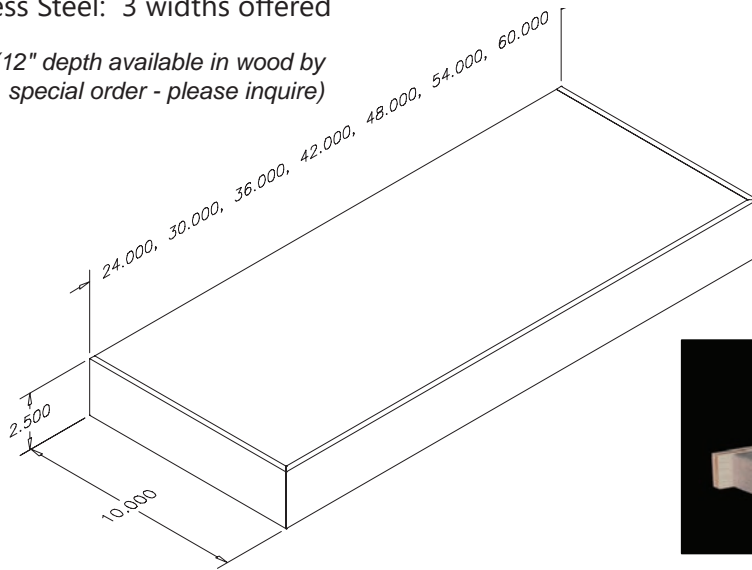

- Complete turn-key system includes floating shelf, hanging brackets, hardware for mounting and instructions
- Individually cartoned
- Unique hanging system safely supports 20 pounds per running foot of shelf length, when installed per instructions

Wood Shelves

- 7 widths offered: 24", 30", 36", 42", 48", 54" and 60"
- Shelves are 2-1/2" thick x 10" deep (12" deep available by special order)
- Can be trimmed to a minimum 2" depth
- Offered in ready-to-finish maple, cherry, alder, paint grade, red oak and hickory
- Solid wood and wood veneer construction (paint grade is poplar and mdf)
- Made in the USA

Stainless Steel Shelves

- 3 widths offered: 24", 30" and 36"
- Shelves are 2-1/2" thick x 10" deep
- Produced using 430 grade stainless steel
- Nearly seamless appearance all the way around

Omega National
P R O D U C T S

(800) 533-8809

www.omeganationalproducts.com

Wood: 7 widths offered
 Stainless Steel: 3 widths offered

(12" depth available in wood by
 special order - please inquire)

Omega National
 PRODUCTS

Omega National Products
 Unique Hanging System